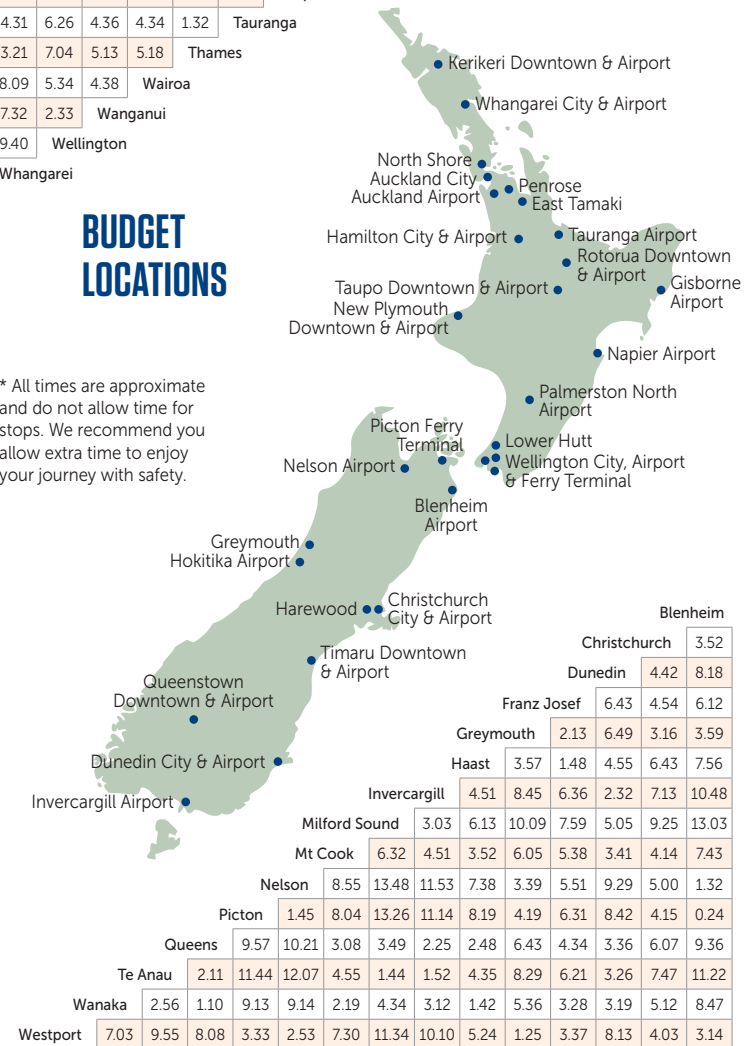

BUDGET LOCATIONS

* All times are approximate and do not allow time for stops. We recommend you allow extra time to enjoy your journey with safety.